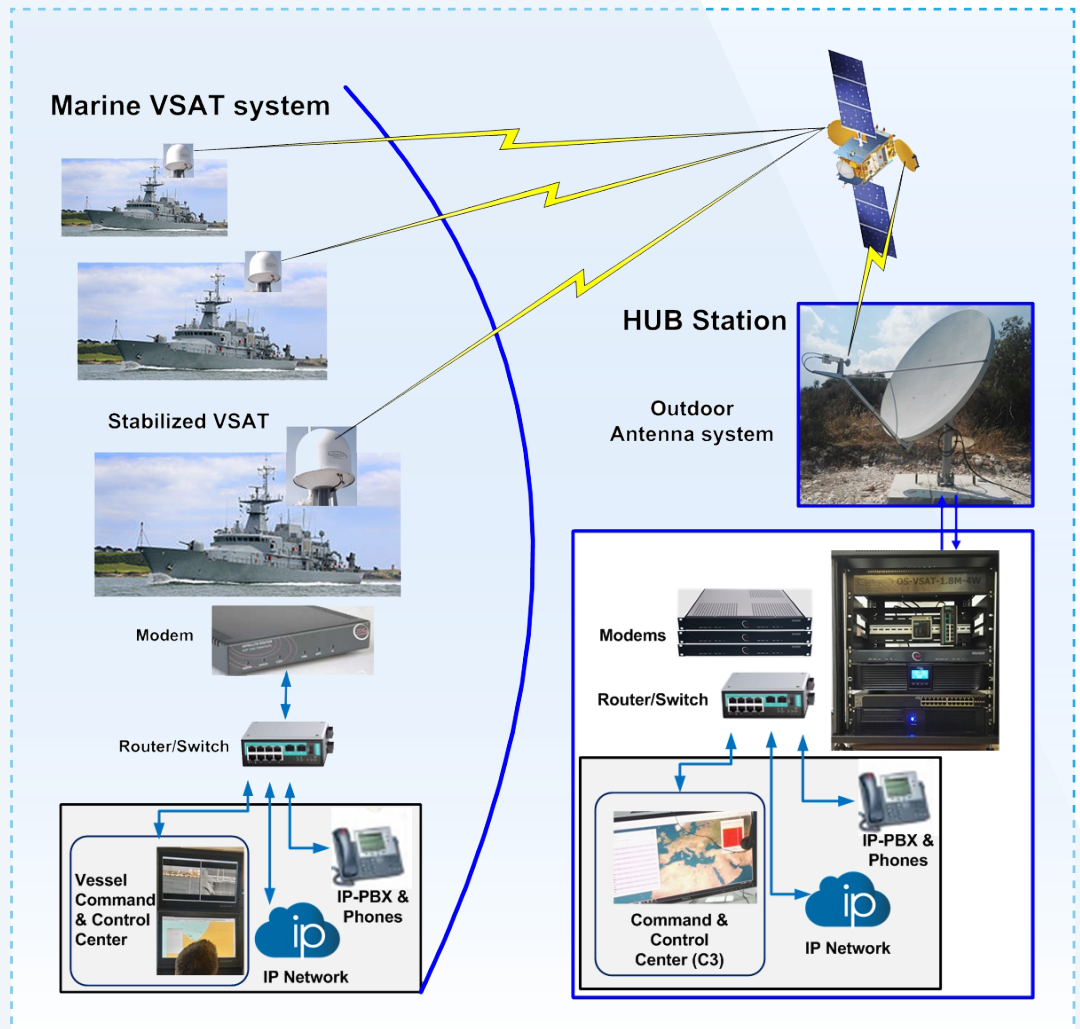

Marine Satellite VSAT Solution

Leveraging tens of years of experience, Over-Sat's team is a "One-Stop-Shop" providing proven and advanced VSAT satellite solutions for Maritime and Naval platforms.

Over-Sat's main strength is to tailor an optimal cost-effective solution that fully meets our customer's requirements.

The VSAT solutions are for Ku-band and Ka-band, both include a variety of stabilized and fixed antennas, modems, BUCs, routers, etc.

Typical Solution Diagram

Description

Over-Sat's typical Integrated Marine VSAT solution includes the following sub-systems and services that can be provided as a whole, or integrated with an existing infrastructure.

HUB Station

Out-Door Antenna System

- Various sizes of reflectors
- Feed assemblies and RF-Front-End
- Different types of BUCs and LNBS
- Antenna pedestal

In-Door Equipment

- Modems (SCPC, TDM, TDMA etc.)
- Router/Switch
- UPS
- Rackmount cabinet

Marine VSAT System

Above Deck Equipment (ADE)

- Stabilized Antennas
- Different types of BUCs and LNBS

Below Deck Equipment (BDE)

- Modems (SCPC, TDM, TDMA etc.)
- Router/Switch
- UPS

Over-Sat's Services

- Installation and Commissioning
- Full Integration with Vessel and Ground networks
- Satellite Airtime Capacity